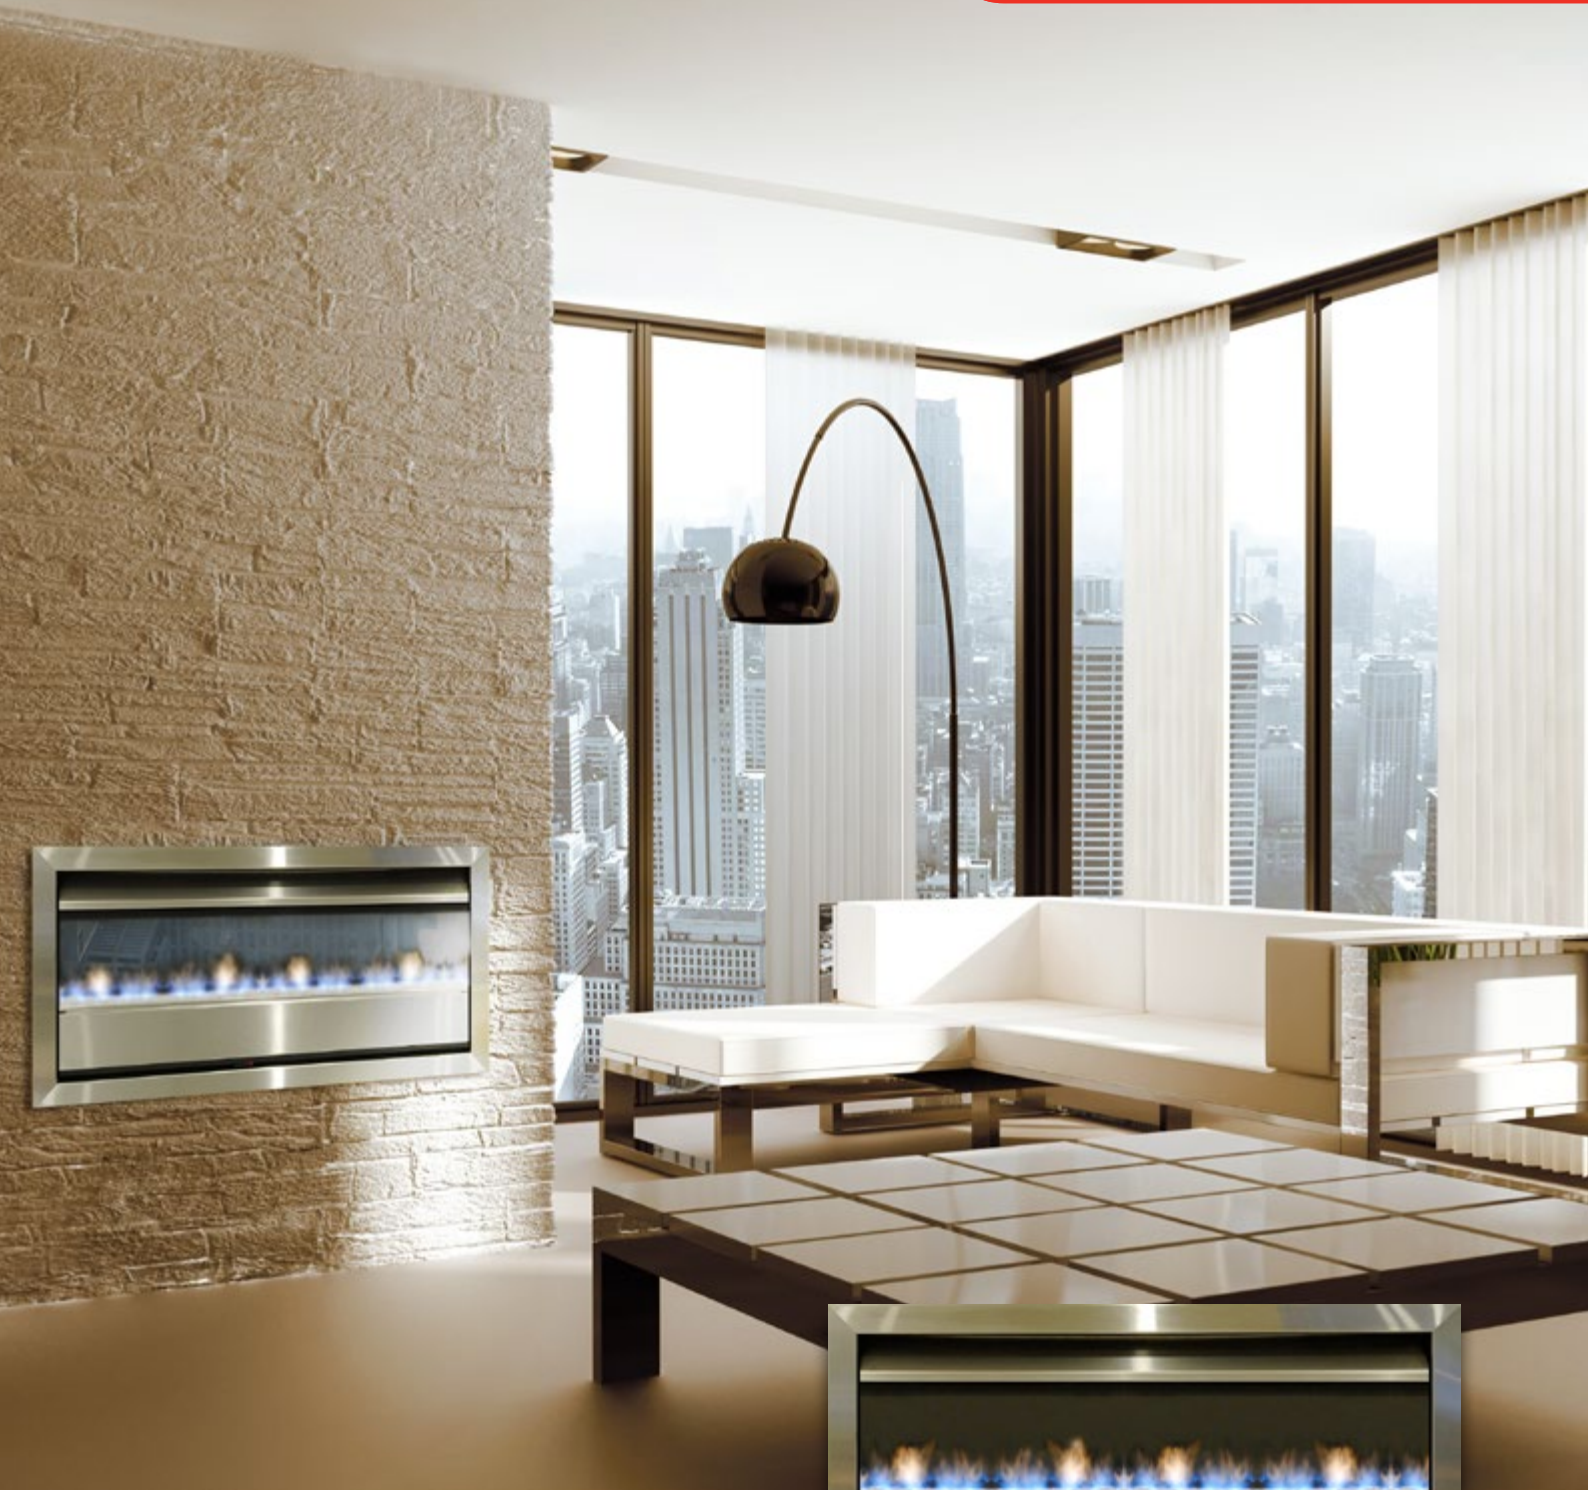

RF1200

Decorative Flame Fire

Rinnai

Relax. It's a Rinnai.

Ambience and style to add warmth to any interior.

The RF1200 is a contemporary and stylish through wall fire. The fire has one side open and one side glassed in, and can be installed as an impressive way to divide a room or provide a window into another room. A unique feature of this through wall fire is that with the addition of a second piece of glass, the fire can be used on an external wall, joining an outdoor entertaining area to an indoor living room. Set to transform your home, the RF1200 provides an ambience that is unforgettable.

Features and Benefits

- > Sleek, sophisticated stainless steel fascia
- > Fascia options available in 3 or 4 sided
- > Modern landscape design
- > Ability to be installed on an external wall
- > Designed with ease of installation in mind
- > Zero clearance box is supplied as standard
- > Remote control with options to regulate flame height and fan speed

Stainless Steel with White Pebbles

Additional Features

White pebbles with reflective panels

- > Side mirror reflector panels are supplied as standard with the unit, producing the illusion of more depth to the dancing flames.
- > The unique see through glass window will become a main feature in your home, providing an elegant atmosphere to any setting.