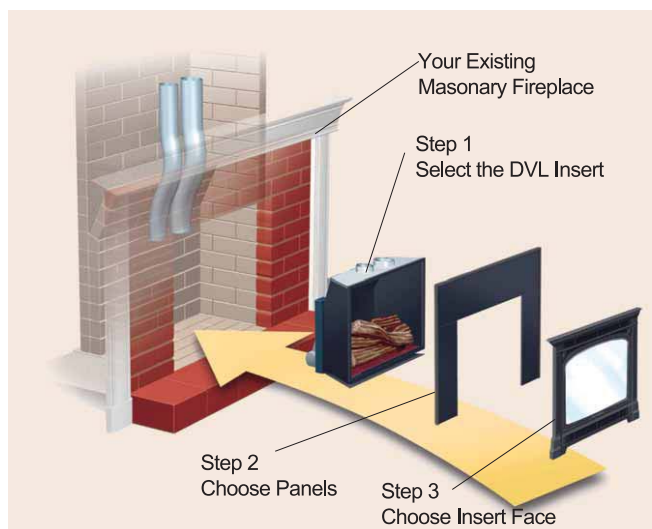

## Features

- Approved convection space heater (high efficiency)
- Removable safety screen in front of glass.
- Patented Ember-Fyre™ Burner System
- Standard Wall switch included.
- Direct vent chimney system preserves indoor air quality.
- Shut-off valve included in fireplace.
- LP conversion kit included at no additional cost.
- Convection fan for increased heat transfers
- Variable door options
- Unique flexible flue designed for existing chimneys

Gas Line positioned on the left hand side of the firebox (front view)

## Optional Enhancements

- Multiple finish face options
- Multi-function remote control
- Wall Thermostat for complete hands-free operation
- Multiple Finishing Trims

Wall Thermostat

Remote Control

## Multiple Surround Panels

Lopi offers 4 different ways to finish off your fireplace insert.

Rectangular Finish Panel  
Can be modified to fit inside original fireplace

Rectangular Finish Panel  
Available in 3 sizes  
4 x 6" Panel: 737mm(h) x 1016mm (w)  
8 x 10" Panel: 848mm (h) x 1122mm(w)  
10 x 13" Panel: 924mm (h) x 1224mm (w)