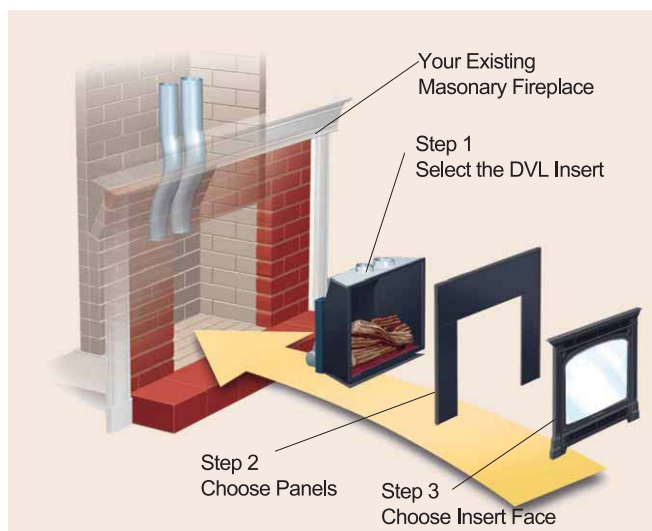

Lopi gas fireplace inserts are designed to turn your existing fireplace into an economical and beautiful heat source. You'll still enjoy a gorgeous fire without losing the heat out your chimney!

Our inserts feature designer faces for any decor and numerous finishing trims. Quiet blowers are standard in the DVL inserts and are designed to increase the heat transfer into your home. Remote controls or wall thermostat can also be added for hands free convenience and comfort.

The Lopi DVL, a perfect choice to convert your existing fireplace or new fireplace built from a non combustable material.

Features

- Approved convection space heater (high efficiency)
- Removable safety screen in front of glass.
- Patented Ember-Fyre™ Burner System
- Standard Wall switch included.
- Direct vent chimney system preserves indoor air quality.
- Shut-off valve included in fireplace.
- LP conversion kit included at no additional cost.
- Convection fan for increased heat transfers
- Variable door options
- Unique flexible flue designed for existing chimneys

Gas Line positioned on the left hand side of the firebox (front view)

Optional Enhancements

- Multiple finish face options
- Multi-function remote control
- Wall Thermostat for complete hands-free operation
- Multiple Finishing Trims

Wall Thermostat

Remote Control

Multiple Surround Panels

Lopi offers 4 different ways to finish off your fireplace insert.

Rectangular Finish Panel
Can be modified to fit inside original fireplace

Rectangular Finish Panel
Available in 3 sizes
4 x 6" Panel: 737mm(h) x 1016mm (w)
8 x 10" Panel: 848mm (h) x 1122mm(w)
10 x 13" Panel: 924mm (h) x 1224mm (w)