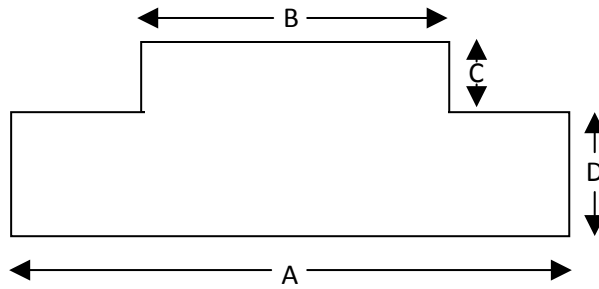

Hearths

- **Black Polished Granite**

Hearth	A	B	C	D
Black polished Granite	1450	820	80	400