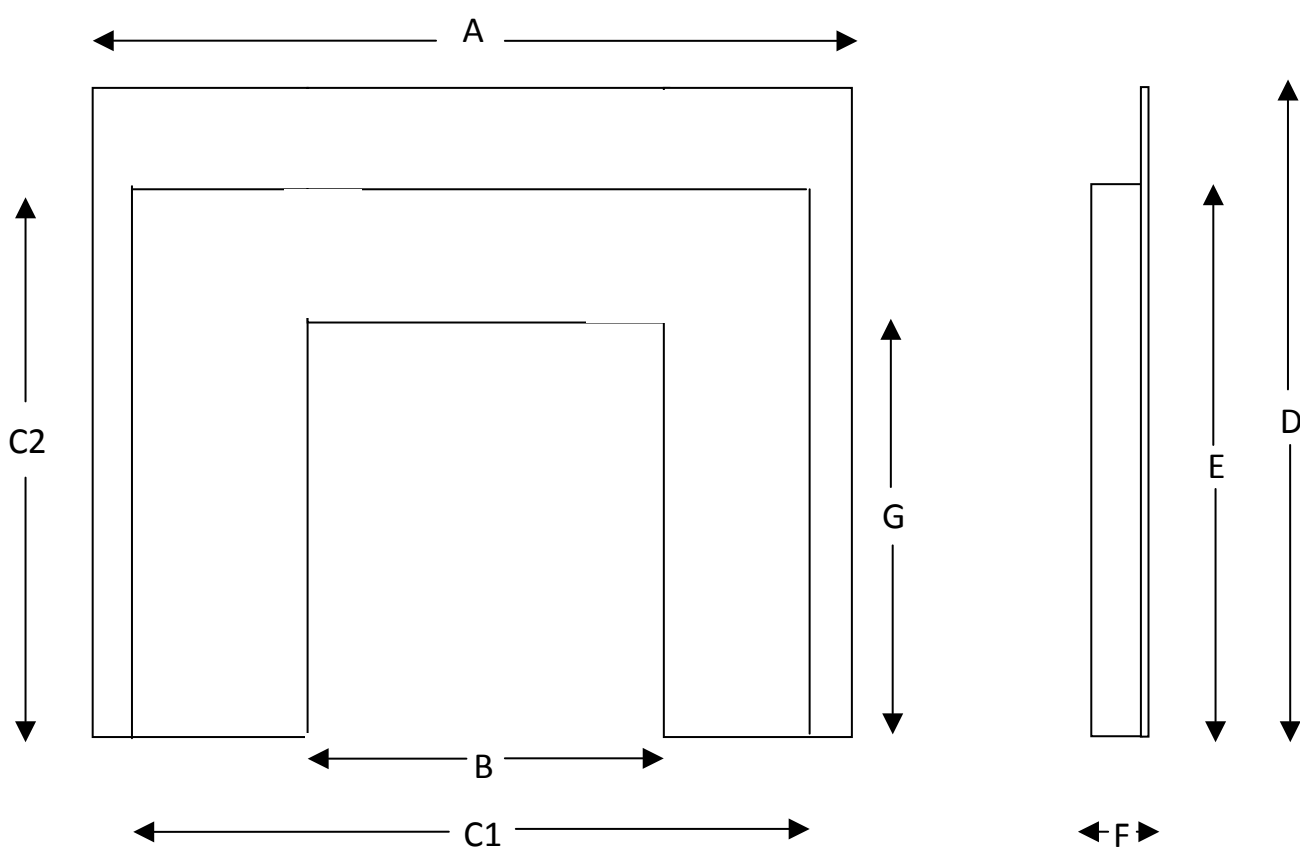

Fascias & Hearths specifications

Fascias

- Federation Square Flush
- Henty Arched Flush
- Federation Arched – available in burnished in black
- Federation Edward – available in burnished in black
- 640 Tile Recess
- 700 Square Plain / Square Decorative
- LH1

Fascia medium opening	A	B	C1	C2	D	E	F	G
Federation Square Flush	965	405	855	790	965	N/A	8	555
Henty Arched Flush	965	405	830	870	965	N/A	8	555
Federation Arch Recess	965	460	865	865	965	780	67	540
Federation Edward Recess	965	450	860	895	965	820	120	590

Fascia wide opening	A	B	C1	C2	D	E	F	G
640 Tile Recess	1165	640	1030	920	995	930	120	570
700 Square Plain	960	690	865	830	965	740	30	645
700 Square Decorative	960	690	865	835	965	740	30	645
LH1	965	685	830	870	960	870	20	650